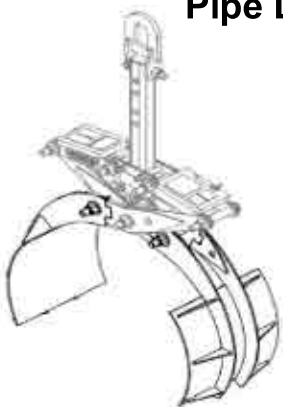

Can be
repositioned
for limiting
range of
opening

ASSORTMENT OF TINES MAKE IT EASY TO MOVE:

- debris - logs - pipe
- barrier wall
- drums - AND MORE

HANDS FREE OPERATION
with no hydraulics needed

EXCLUSIVE Kenco Keyway System
built to accept multiple tine options
for a variety of projects (see below)

LOWER INTERCHANGEABLE TINE OPTIONS

Buy one or multiple tines to suit your needs!

Pipe Lift Tongs

Small
SL6-PL12T22
Grip Range:
12 to 22 inches

Medium
SL6-PL15T31.5
Grip Range:
15 to 31.5 inches

Large
SL6-PL36T50
Grip Range:
36 to 50 inches

Debris/Log Tines

Small
SL6K-SL_DL
Grip Range:
12 to 22 inches

Medium
SL6K-ML-DL
Grip Range:
15 to 31.5 inches

Large
SL6K-LL_DL
Grip Range:
36 to 50 inches

Barrier Tines

One Size
SL6K-KL6T9
Grip Range:
6-9" wall top