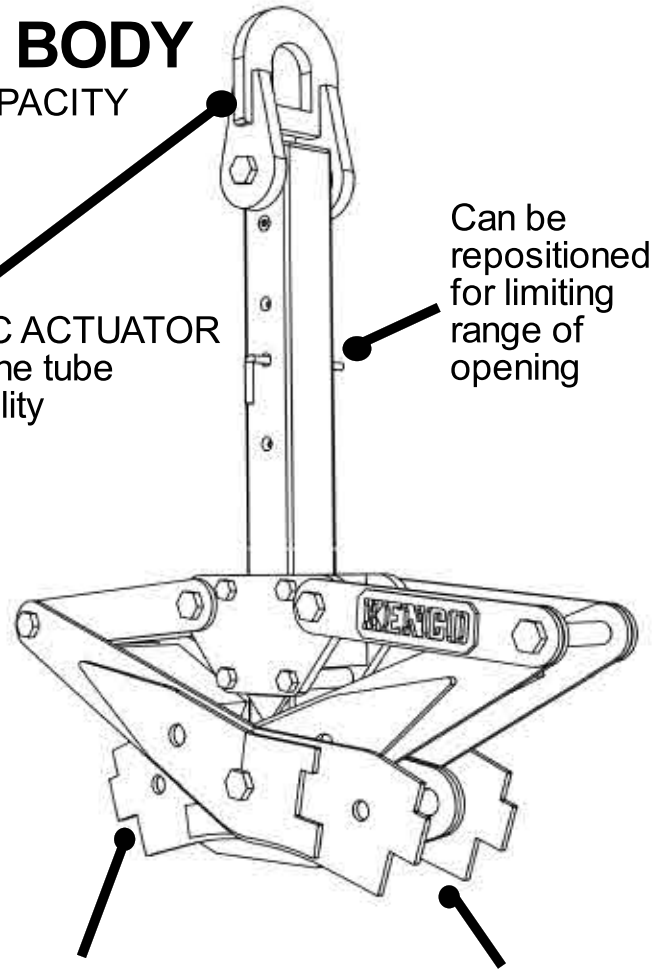

KENCO

SUPERLIFT SL6000

170 State Route 271 | Ligonier, PA 15658

www.Kenco.com Sales@Kenco.com

Phone: 800-653-6069

UPPER BODY

6,000 LB CAPACITY

FULLY AUTOMATIC ACTUATOR
is enclosed inside the tube
assembly for durability

Can be
repositioned
for limiting
range of
opening

ASSORTMENT OF TINES MAKE IT EASY TO MOVE:

- debris - logs - pipe
- barrier wall
- drums - AND MORE

HANDS FREE OPERATION
with no hydraulics needed

EXCLUSIVE Kenco Keyway System
built to accept multiple tine options
for a variety of projects (see below)

LOWER INTERCHANGEABLE TINE OPTIONS

Buy one or multiple tines to suit your needs!

Pipe Lift Tongs

Small
SL6-PL12T22
Grip Range:
12 to 22 inches

Medium
SL6-PL15T31.5
Grip Range:
15 to 31.5 inches

Large
SL6-PL36T50
Grip Range:
36 to 50 inches

Debris/Log Tines

Small
SL6K-SL_DL
Grip Range:
12 to 22 inches

Medium
SL6K-ML-DL
Grip Range:
15 to 31.5 inches

Large
SL6K-LL_DL
Grip Range:
36 to 50 inches

Barrier Tines

One Size
SL6K-KL6T9
Grip Range:
6-9" wall top