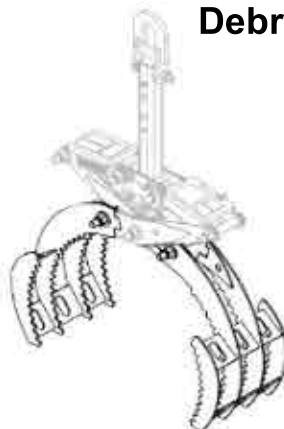

Can be
repositioned
for limiting
range of
opening

ASSORTMENT OF TINES MAKE IT EASY TO MOVE:

- debris - logs - pipe
- barrier wall
- drums - AND MORE

HANDS FREE OPERATION
with no hydraulics needed

EXCLUSIVE Kenco Keyway System
built to accept multiple tine options
for a variety of projects (see below)

LOWER INTERCHANGEABLE TINE OPTIONS

Buy one or multiple tines to suit your needs!

Pipe Lift Tongs

Small
SL6-PL12T22
Grip Range:
12 to 22 inches

Medium
SL6-PL15T31.5
Grip Range:
15 to 31.5 inches

Large
SL6-PL36T50
Grip Range:
36 to 50 inches

Debris/Log Tines

Small
SL6K-SL_DL
Grip Range:
12 to 22 inches

Medium
SL6K-ML-DL
Grip Range:
15 to 31.5 inches

Large
SL6K-LL_DL
Grip Range:
36 to 50 inches

Barrier Tines

One Size
SL6K-KL6T9
Grip Range:
6-9" wall top