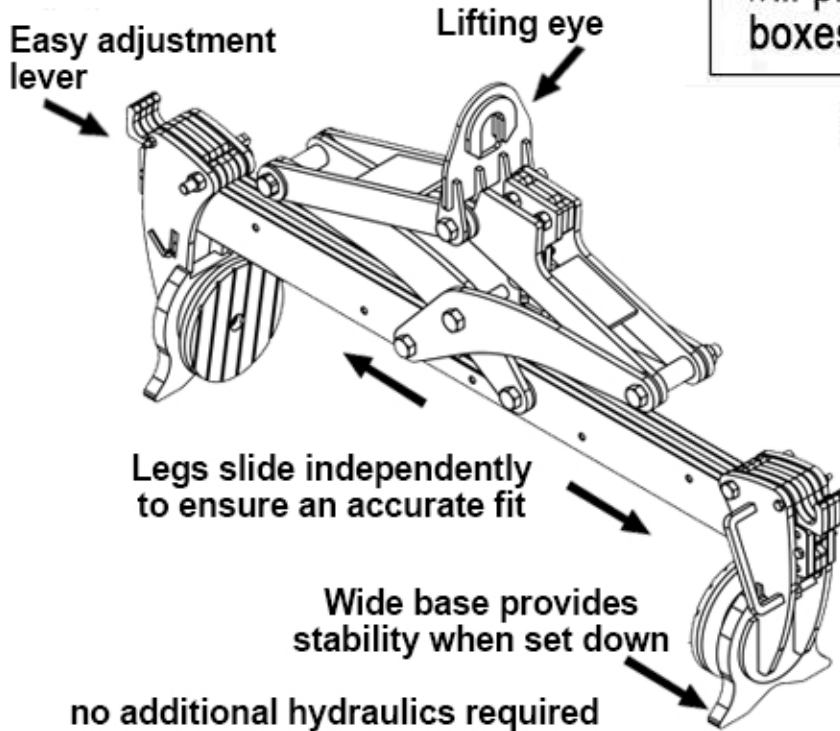

KENCO**3000 POUND
CAPACITY****MULTILIFT****ML3K5T32V1**

170 STATE ROUTE 271 - LIGONIER, PA 15658

TOLL FREE 1-800-653-6069**FAX 724-238-3187** www.kenco.com

This new version of the Multilift will pick up slabs, block, culvert boxes and other precast items.

FULLY AUTOMATIC ACTUATOR
allows for hands-free placement

**LEGS ADJUST TO
DIFFERENT
WIDTHS
FOR
DIFFERENT JOBS**

- **Easily adjust legs to width**
- **Grip ranges from 5 to 32 inches**
- **Elastomer pads grab securely**
- **Lift capacities of 3000 pounds**
- **Adjustable grips: just flip a lever to change the width - up to 32 inches wide!**
- **pads tilt to align on sloped surfaces**
- **can be configured to grab from the inside out for lifting culvert boxes**
- **Replaceable ball pads**

AVAILABLE IN 3000 pound capacity model with an adjustable range of 5 to 32 inches or in 8000 pound capacity models with adjustable ranges of 3 to 15 inches, 10 to 48, and 10 to 68 inches.

By switching the legs, the Multilift will grab objects from inside - out

INSIDE - OUT WIDTHS

ML3K - 18 inches to 41 inches

ML8K15 - not reversible

ML8K48 - 29 inches to 60 inches

ML8K68 - 29 inches to 80 inches