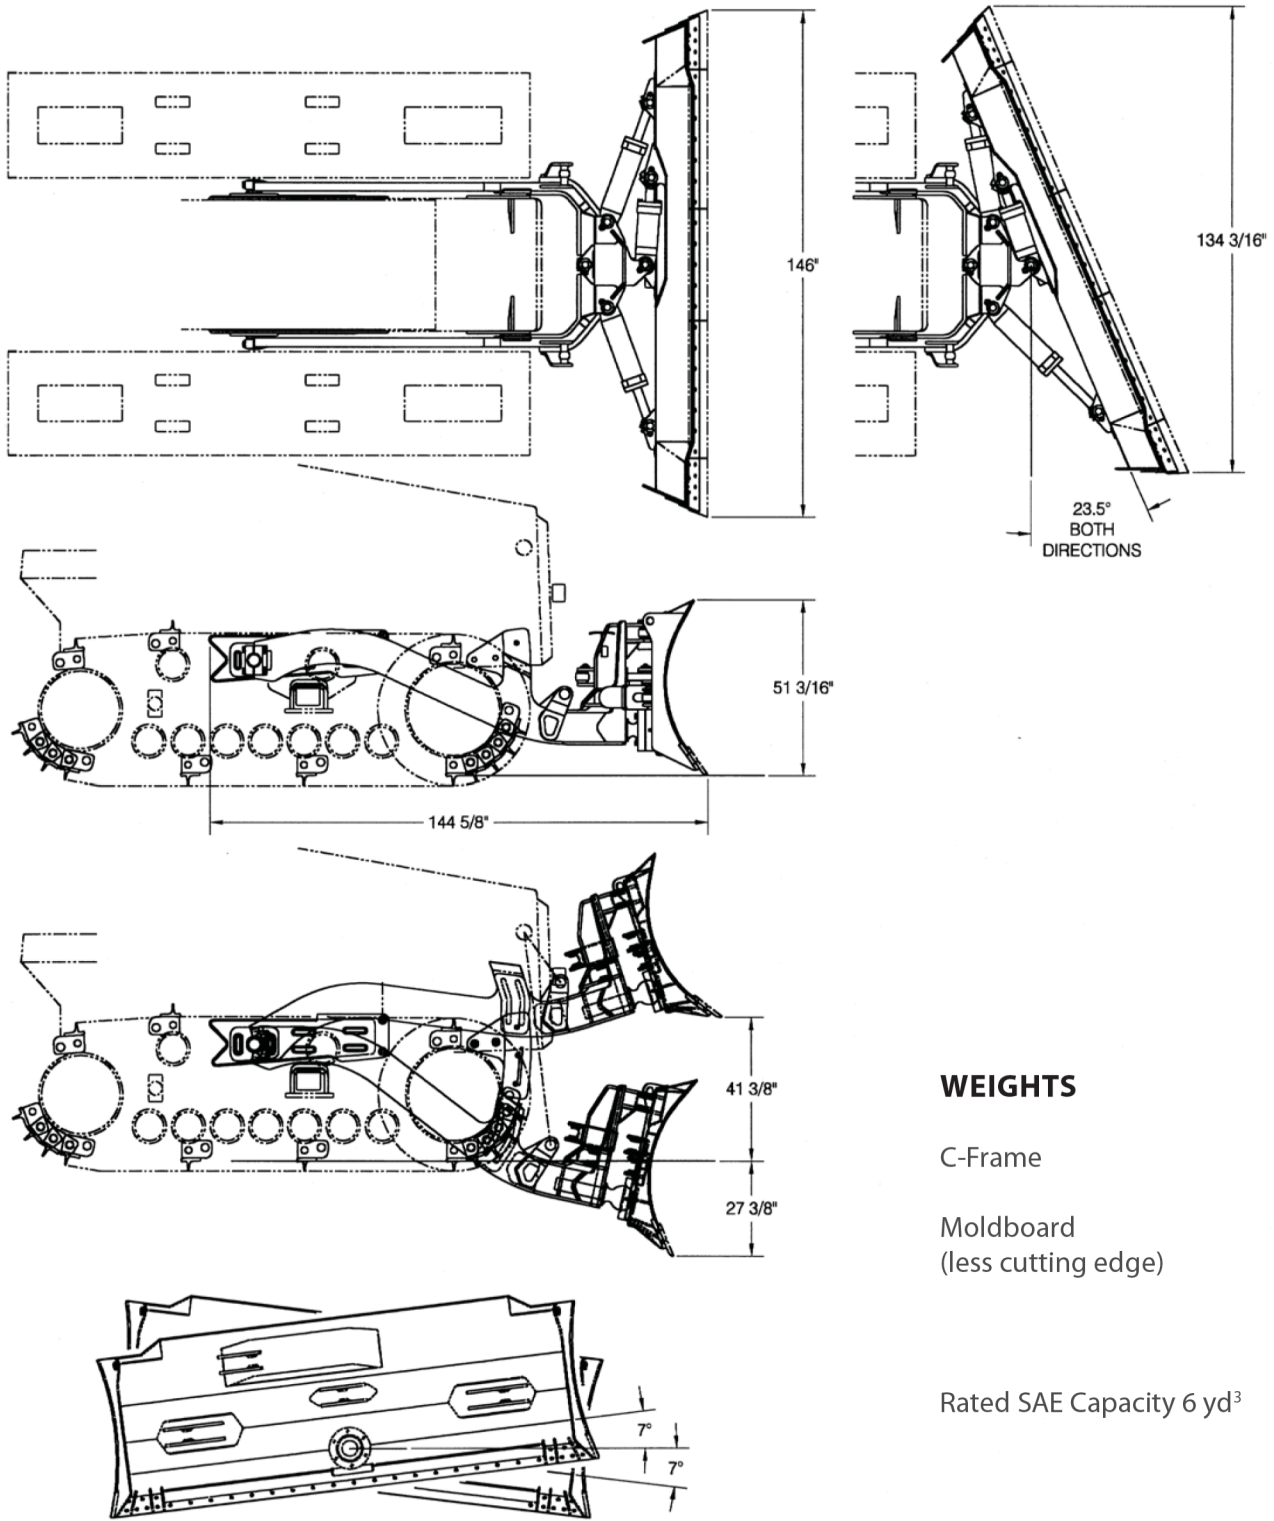

# 6 Way Power Angle/Tilt Blade

# KENCO

The 6 Way Power Angle/Tilt Blade adds versatility to your Crawler Dozer. Set your blade for grading, trimming, sloping, or ditching without leaving your cab. Designed and built to last with years of proven service in the field.

## **FEATURES AND BENEFITS:**

- Complete hydraulic adjustability
- Heavy duty angling and tilting linkages
- Large trunnion ball connections
- Compact design for superior tractor balance
- Excellent moldboard visibility
- Available in Semi-Hydraulic and manual

**WEIGHTS**

C-Frame	4005 lbs
Moldboard (less cutting edge)	<u>2485 lbs</u> 6490 lbs

Rated SAE Capacity 6 yd<sup>3</sup>

170 State Route 271  
 Ligonier, PA 15658  
 Phone: 800-653-6069  
 Email: sales@kenco.com