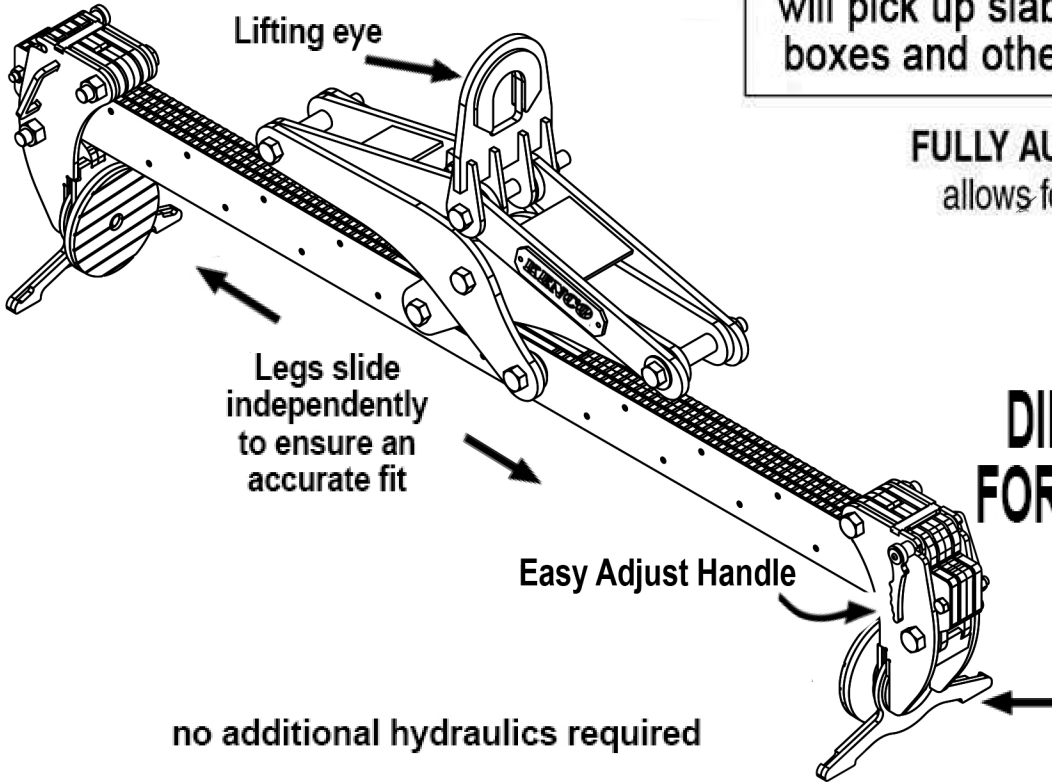

FULLY AUTOMATIC ACTUATOR
allows for hands-free placement

**LEGS ADJUST TO
DIFFERENT WIDTHS
FOR DIFFERENT JOBS**

no additional hydraulics required

- **Easily adjust legs to width**
- **Grip ranges from 14 to 88 inches**
- **Elastomer pads grab securely**
- **Lift capacities of 12000 pounds**
- **Adjustable grips: just flip a lever to change the width from 14 to 88 inches!**
- **pads tilt to align on sloped surfaces**
- **Compact design fits into tight spaces**
- **Replaceable ball pads**

Also available in 3000 pound capacity with an adjustable range of 5 to 32 inches OR two 8000 pound models with adjustable ranges of 10 to 48 inches OR 10 to 68 inches
