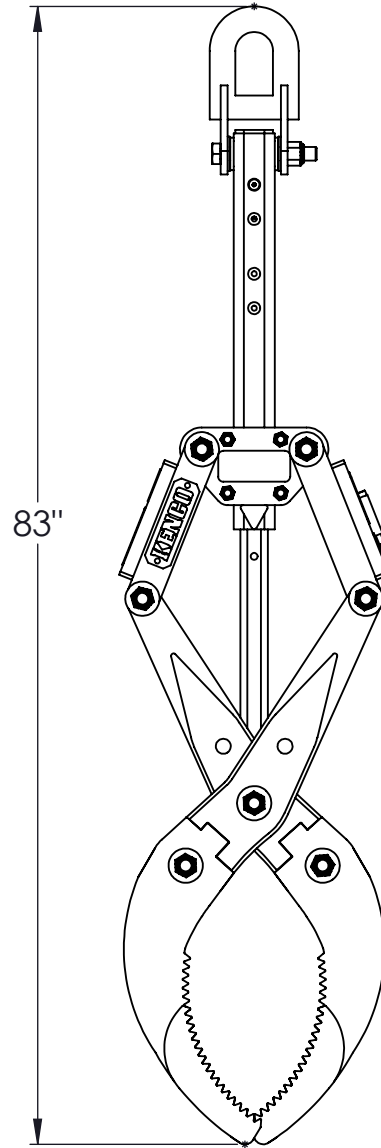

Capacity: 6,000 lbs.
 Weight: Approx. 280 lbs.
 Range: Up To 25" And Loose Debris

DRAWN BY:
 T. FREIDHOFF
 DATE:
 6/8/16

KENCO CORP.
 170 STATE ROUTE 271
 LIGONIER PA 15658
 (800)653-6069
 WWW.KENCO.COM
 THE INFORMATION PROVIDED WITHIN THIS DRAWING IS THE PROPERTY OF KENCO CORP. ANY REPRODUCTION, TRANSMITTAL, OR USAGE OF ANY KIND IS PROHIBITED WITHOUT WRITTEN PERMISSION.

DIMS. = IN.
 TOLERANCES:
 FRACT.: ±1/16
 ANG.: MACH±1°
 BEND ±1°
 DEC.: X.XX ±.03
 X.XXX ±.01

DESCRIPTION
 SL6K
 Small Debris/Log Tine
 Spec. Sheet

REVISION	
1	xxxxxx
DWG.	
XX	