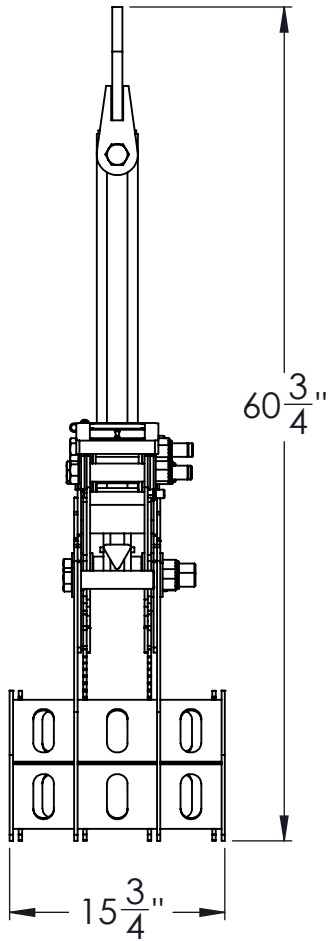

Capacity: 6,000 lbs.
 Weight: Approx. 280 lbs.
 Range: Up To 25" And Loose Debris

DRAWN BY:
 T. FREIDHOFF
 DATE:
 6/8/16

KENCO CORP.
 170 STATE ROUTE 271
 LIGONIER PA 15658
 (800)653-6069
 WWW.KENCO.COM
 THE INFORMATION PROVIDED WITHIN THIS DRAWING IS THE PROPERTY OF KENCO CORP. ANY REPRODUCTION, TRANSMITTAL, OR USAGE OF ANY KIND IS PROHIBITED WITHOUT WRITTEN PERMISSION.

DIMS. = IN.
 TOLERANCES:
 FRACT.: ±1/16
 ANG.: MACH±1°
 BEND ±1°
 DEC.: X.XX ±.03
 X.XXX ±.01

DESCRIPTION
 SL6K
 Small Debris/Log Tine
 Spec. Sheet

REVISION	
1	xxxxxx
DWG.	
XX	