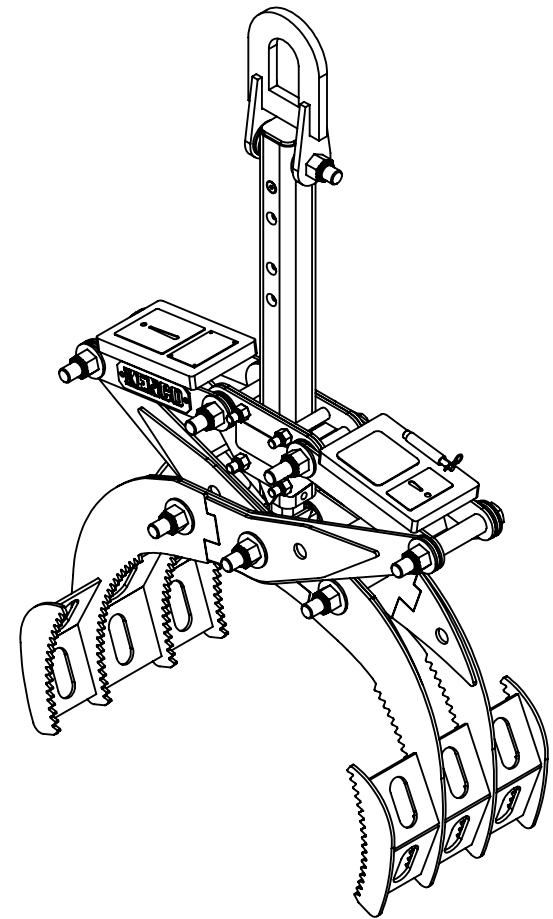

Capacity: 6,000 lbs.
 Weight: Approx. 280 lbs.
 Range: Up To 25" And Loose Debris

DRAWN BY:
 T. FREIDHOFF
 DATE:
 6/8/16

KENCO CORP.
 170 STATE ROUTE 271
 LIGONIER PA 15658
 (800)653-6069
 WWW.KENCO.COM
 THE INFORMATION PROVIDED WITHIN THIS DRAWING IS THE PROPERTY OF KENCO CORP. ANY REPRODUCTION, TRANSMITTAL, OR USAGE OF ANY KIND IS PROHIBITED WITHOUT WRITTEN PERMISSION.

DIMS. = IN.
 TOLERANCES:
 FRACT.: ±1/16
 ANG.: MACH±1°
 BEND ±1°
 DEC.: X.XX ±.03
 X.XXX ±.01

DESCRIPTION
 SL6K
 Small Debris/Log Tine
 Spec. Sheet

REVISION	
1	xxxxxx
DWG.	
XX	