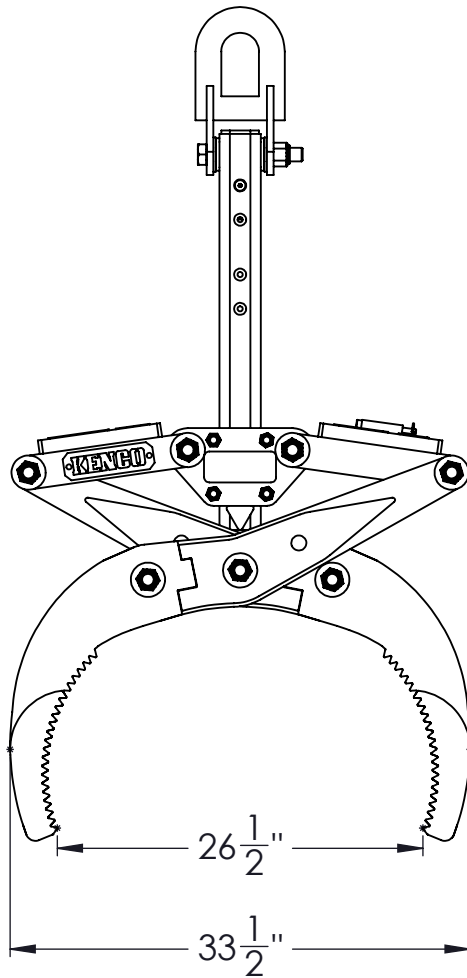

Capacity: 6,000 lbs.
 Weight: Approx. 280 lbs.
 Range: Up To 25" And Loose Debris

DRAWN BY:
 T. FREIDHOFF
 DATE:
 6/8/16

KENCO CORP.
 170 STATE ROUTE 271
 LIGONIER PA 15658
 (800)653-6069
 WWW.KENCO.COM
 THE INFORMATION PROVIDED WITHIN THIS DRAWING IS THE PROPERTY OF KENCO CORP. ANY REPRODUCTION, TRANSMITTAL, OR USAGE OF ANY KIND IS PROHIBITED WITHOUT WRITTEN PERMISSION.

DIMS. = IN.
 TOLERANCES:
 FRACT.: ±1/16
 ANG.: MACH±1°
 BEND ±1°
 DEC.: X.XX ±.03
 X.XXX ±.01

DESCRIPTION
 SL6K
 Small Debris/Log Tine
 Spec. Sheet

REVISION	
1	xxxxxx
DWG.	
XX	