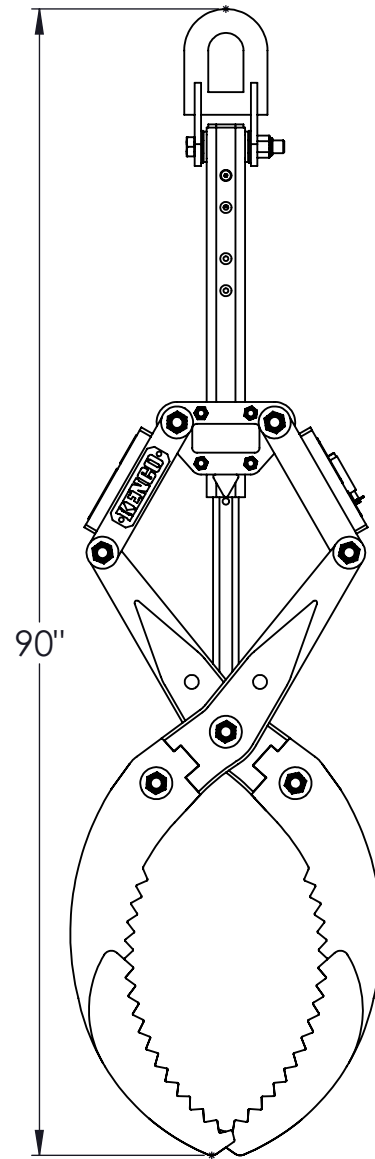

Capacity: 6,000 lbs.
 Weight: Approx. 310 lbs.
 Range: Up To 30" And Loose Debris

DRAWN BY:
 T. FREIDHOFF
 DATE:
 6/8/16

KENCO CORP.
 170 STATE ROUTE 271
 LIGONIER PA 15658
 (800)653-6069
 WWW.KENCO.COM
 THE INFORMATION PROVIDED WITHIN THIS DRAWING IS THE PROPERTY OF KENCO CORP. ANY REPRODUCTION, TRANSMITTAL, OR USAGE OF ANY KIND IS PROHIBITED WITHOUT WRITTEN PERMISSION.

DIMS. = IN.
 TOLERANCES:
 FRACT.: ±1/16
 ANG.: MACH±1°
 BEND ±1°
 DEC.: X.XX ±.03
 X.XXX ±.01

DESCRIPTION
 SL6K
 Medium Debris/Log Tine
 Spec. Sheet

REVISION	
1	xxxxxx
DWG.	
XX	