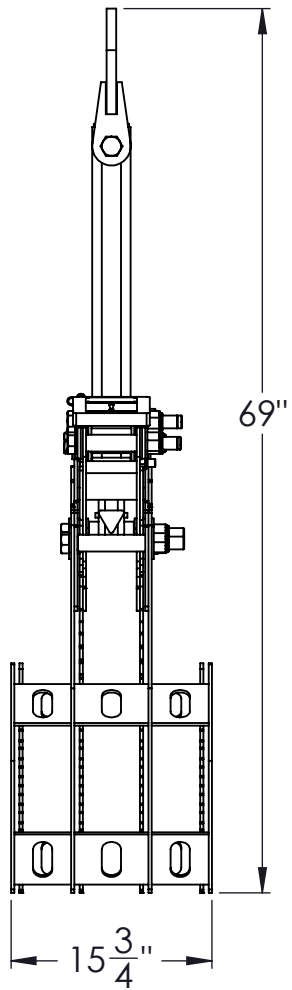

Capacity: 6,000 lbs.
 Weight: Approx. 310 lbs.
 Range: Up To 30" And Loose Debris

DRAWN BY:
 T. FREIDHOFF
 DATE:
 6/8/16

KENCO CORP.
 170 STATE ROUTE 271
 LIGONIER PA 15658
 (800)653-6069
 WWW.KENCO.COM
 THE INFORMATION PROVIDED WITHIN THIS DRAWING IS THE PROPERTY OF KENCO CORP. ANY REPRODUCTION, TRANSMITTAL, OR USAGE OF ANY KIND IS PROHIBITED WITHOUT WRITTEN PERMISSION.

DIMS. = IN.
 TOLERANCES:
 FRACT.: ±1/16
 ANG.: MACH±1°
 BEND ±1°
 DEC.: X.XX ±.03
 X.XXX ±.01

DESCRIPTION
 SL6K
 Medium Debris/Log Tine
 Spec. Sheet

REVISION	
1	xxxxxx
DWG.	
XX	