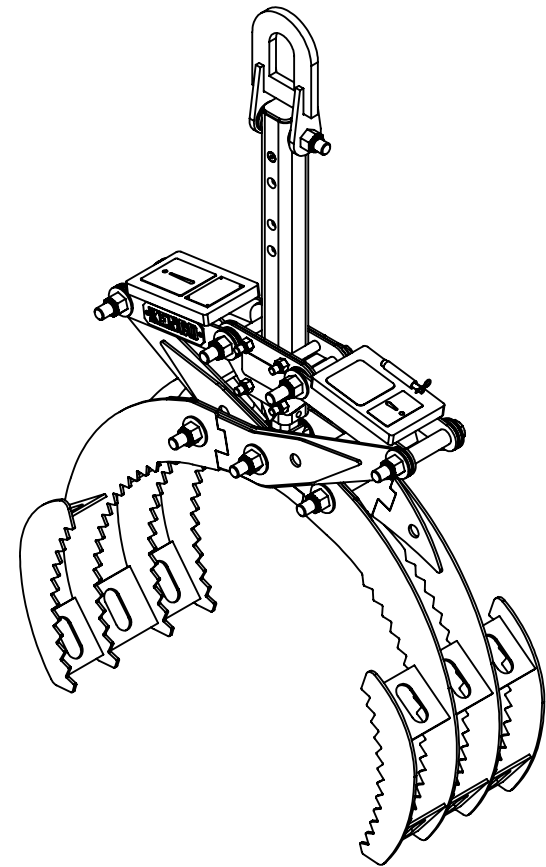

Capacity: 6,000 lbs.
 Weight: Approx. 310 lbs.
 Range: Up To 30" And Loose Debris

DRAWN BY:
 T. FREIDHOFF
 DATE:
 6/8/16

KENCO CORP.
 170 STATE ROUTE 271
 LIGONIER PA 15658
 (800)653-6069
 WWW.KENCO.COM
 THE INFORMATION PROVIDED WITHIN THIS DRAWING IS THE PROPERTY OF KENCO CORP. ANY REPRODUCTION, TRANSMITTAL, OR USAGE OF ANY KIND IS PROHIBITED WITHOUT WRITTEN PERMISSION.

DIMS. = IN.
 TOLERANCES:
 FRACT.: ±1/16
 ANG.: MACH±1°
 BEND ±1°
 DEC.: X.XX ±.03
 X.XXX ±.01

DESCRIPTION
 SL6K
 Medium Debris/Log Tine
 Spec. Sheet

REVISION	
1	xxxxxx
DWG.	
XX	