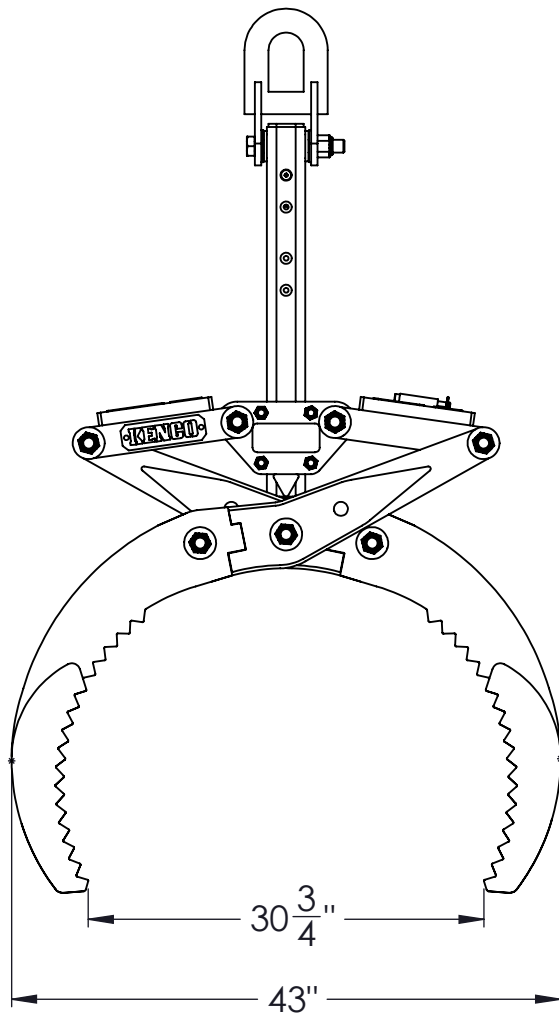

Capacity: 6,000 lbs.
 Weight: Approx. 310 lbs.
 Range: Up To 30" And Loose Debris

DRAWN BY:
 T. FREIDHOFF
 DATE:
 6/8/16

KENCO CORP.
 170 STATE ROUTE 271
 LIGONIER PA 15658
 (800)653-6069
 WWW.KENCO.COM
 THE INFORMATION PROVIDED WITHIN THIS DRAWING IS THE PROPERTY OF KENCO CORP. ANY REPRODUCTION, TRANSMITTAL, OR USAGE OF ANY KIND IS PROHIBITED WITHOUT WRITTEN PERMISSION.

DIMS. = IN.
 TOLERANCES:
 FRACT.: ±1/16
 ANG.: MACH±1°
 BEND ±1°
 DEC.: X.XX ±.03
 X.XXX ±.01

DESCRIPTION
 SL6K
 Medium Debris/Log Tine
 Spec. Sheet

REVISION	
1	xxxxxx
DWG.	
XX	